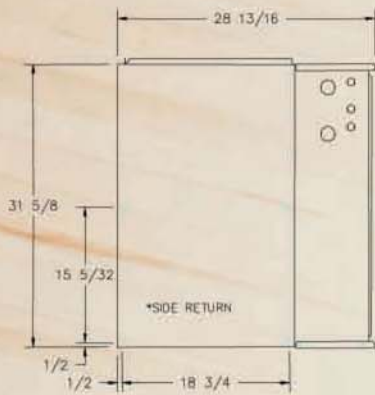

Gas Furnaces

Natural Gas to Propane (LP) Conversion Kits Available

UPFLOW POSITION SHOWN

Multi-Position Furnace

Plenum Openings

Model	BTUH (input)	BTUH (output)	Max Cooling Tons	Blower (Direct Drive)		Shipping Weight (lbs)	Cabinet Width (A)	Supply (C)		Return (B)		High Speed CFM @ 0.5 Inches W.C.	Vent Size Inches
				Motor (HP)	Size			Width	Depth	Width	Depth		
WMABA040NI2R	40,000	32,500	2	1/4	10-4	100	14-1/2"	12-15/16"	18-15/16"	12-3/4"	18-29/32"	805	3
WMABA040NI3R	40,000	32,500	3	1/3	10-6	110	14-1/2"	12-15/16"	18-15/16"	12-3/4"	18-29/32"	1,265	3
WMABA060NI2R	60,000	48,800	2	1/4	10-4	105	14-1/2"	12-15/16"	18-15/16"	12-3/4"	18-29/32"	850	4
WMABA060NI3R	60,000	48,800	3	1/3	10-6	110	14-1/2"	12-15/16"	18-15/16"	12-3/4"	18-29/32"	1,260	4
WMABA060NI4R	60,000	48,800	4	1/2	10-8	125	17-1/2"	15-15/16"	18-15/16"	15-3/4"	18-29/32"	1,635	4
WMABA080NI2R	80,000	65,000	2	1/4	10-4	113	14-1/2"	12-15/16"	18-15/16"	12-3/4"	18-29/32"	920	4
WMABA080NI3R	80,000	65,000	3	1/3	10-6	115	14-1/2"	12-15/16"	18-15/16"	12-3/4"	18-29/32"	1,230	4
WMABA080NI4R	80,000	65,000	4	1/2	10-8	125	17-1/2"	15-15/16"	18-15/16"	15-3/4"	18-29/32"	1,645	4
WMABA080NI5R	80,000	65,000	5	3/4	Dual 10-4	140	20-1/2"	18-15/16"	18-15/16"	18-3/4"	18-29/32"	1,930	4
WMABA100NI3R	100,000	81,300	3	1/3	10-6	125	17-1/2"	15-15/16"	18-15/16"	15-3/4"	18-29/32"	1,250	4
WMABA100NI4R	100,000	81,300	4	1/2	10-8	130	17-1/2"	15-15/16"	18-15/16"	15-3/4"	18-29/32"	1,580	4
WMABA100NI5R	100,000	81,300	5	3/4	Dual 10-4	145	20-1/2"	18-15/16"	18-15/16"	18-3/4"	18-29/32"	1,950	4
WMABA120NI4R	120,000	97,600	4	1/2	10-8	145	20-1/2"	18-15/16"	18-15/16"	18-3/4"	18-29/32"	1,655	4
WMABA120NI5R	120,000	97,600	5	3/4	Dual 10-4	150	20-1/2"	18-15/16"	18-15/16"	18-3/4"	18-29/32"	1,965	4
WMABA140NI4R	140,000	113,800	4	3/4	Dual 10-4	165	23-1/2"	21-15/16"	18-15/16"	21-3/4"	18-29/32"	1,860	4
WMABA140NI5R	140,000	113,800	5	3/4	Dual 10-6	165	23-1/2"	21-15/16"	18-15/16"	21-3/4"	18-29/32"	2,235	4