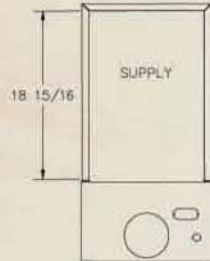

Gas Furnaces

Natural Gas to Propane (LP) Conversion Kits Available

UPFLOW POSITION SHOWN

Multi-Position Furnace

Plenum Openings

Model	BTUH (input)	BTUH (output)	Max Cooling Tons	Blower (Direct Drive)		Shipping Weight (lbs)	Cabinet Width (A)	Supply (C)		Return (B)		High Speed CFM @ 0.5 Inches W.C.	Vent Size Inches
				Motor (HP)	Size			Width	Depth	Width	Depth		
WMABA040NI2R	40,000	32,500	2	1/4	10-4	100	14-1/2"	12-15/16"	18-15/16"	12-3/4"	18-29/32"	805	3
WMABA040NI3R	40,000	32,500	3	1/3	10-6	110	14-1/2"	12-15/16"	18-15/16"	12-3/4"	18-29/32"	1,265	3
WMABA060NI2R	60,000	48,800	2	1/4	10-4	105	14-1/2"	12-15/16"	18-15/16"	12-3/4"	18-29/32"	850	4
WMABA060NI3R	60,000	48,800	3	1/3	10-6	110	14-1/2"	12-15/16"	18-15/16"	12-3/4"	18-29/32"	1,260	4
WMABA060NI4R	60,000	48,800	4	1/2	10-8	125	17-1/2"	15-15/16"	18-15/16"	15-3/4"	18-29/32"	1,635	4
WMABA080NI2R	80,000	65,000	2	1/4	10-4	113	14-1/2"	12-15/16"	18-15/16"	12-3/4"	18-29/32"	920	4
WMABA080NI3R	80,000	65,000	3	1/3	10-6	115	14-1/2"	12-15/16"	18-15/16"	12-3/4"	18-29/32"	1,230	4
WMABA080NI4R	80,000	65,000	4	1/2	10-8	125	17-1/2"	15-15/16"	18-15/16"	15-3/4"	18-29/32"	1,645	4
WMABA080NI5R	80,000	65,000	5	3/4	Dual 10-4	140	20-1/2"	18-15/16"	18-15/16"	18-3/4"	18-29/32"	1,930	4
WMABA100NI3R	100,000	81,300	3	1/3	10-6	125	17-1/2"	15-15/16"	18-15/16"	15-3/4"	18-29/32"	1,250	4
WMABA100NI4R	100,000	81,300	4	1/2	10-8	130	17-1/2"	15-15/16"	18-15/16"	15-3/4"	18-29/32"	1,580	4
WMABA100NI5R	100,000	81,300	5	3/4	Dual 10-4	145	20-1/2"	18-15/16"	18-15/16"	18-3/4"	18-29/32"	1,950	4
WMABA120NI4R	120,000	97,600	4	1/2	10-8	145	20-1/2"	18-15/16"	18-15/16"	18-3/4"	18-29/32"	1,655	4
WMABA120NI5R	120,000	97,600	5	3/4	Dual 10-4	150	20-1/2"	18-15/16"	18-15/16"	18-3/4"	18-29/32"	1,965	4
WMABA140NI4R	140,000	113,800	4	3/4	Dual 10-4	165	23-1/2"	21-15/16"	18-15/16"	21-3/4"	18-29/32"	1,860	4
WMABA140NI5R	140,000	113,800	5	3/4	Dual 10-6	165	23-1/2"	21-15/16"	18-15/16"	21-3/4"	18-29/32"	2,235	4