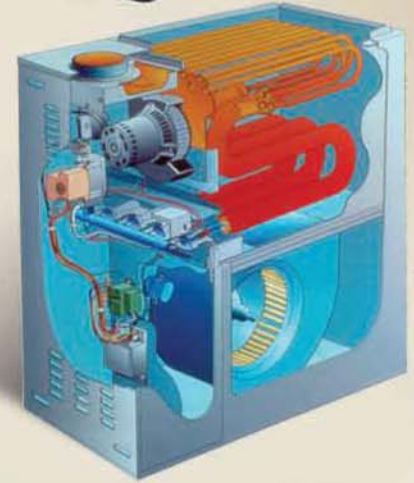

Gas Furnaces

Natural Gas to Propane (LP) Conversion Kits Available

UPFLOW POSITION SHOWN

Multi-Position Furnace

Plenum Openings

Model	BTUH (input)	BTUH (output)	Max Cooling Tons	Blower (Direct Drive)		Shipping Weight (lbs)	Cabinet Width (A)	Supply (C)		Return (B)		High Speed CFM @ 0.5 Inches W.C.	Vent Size Inches
				Motor (HP)	Size			Width	Depth	Width	Depth		
WMABA040NI2R	40,000	32,500	2	1/4	10-4	100	14-1/2"	12-15/16"	18-15/16"	12-3/4"	18-29/32"	805	3
WMABA040NI3R	40,000	32,500	3	1/3	10-6	110	14-1/2"	12-15/16"	18-15/16"	12-3/4"	18-29/32"	1,265	3
WMABA060NI2R	60,000	48,800	2	1/4	10-4	105	14-1/2"	12-15/16"	18-15/16"	12-3/4"	18-29/32"	850	4
WMABA060NI3R	60,000	48,800	3	1/3	10-6	110	14-1/2"	12-15/16"	18-15/16"	12-3/4"	18-29/32"	1,260	4
WMABA060NI4R	60,000	48,800	4	1/2	10-8	125	17-1/2"	15-15/16"	18-15/16"	15-3/4"	18-29/32"	1,635	4
WMABA080NI2R	80,000	65,000	2	1/4	10-4	113	14-1/2"	12-15/16"	18-15/16"	12-3/4"	18-29/32"	920	4
WMABA080NI3R	80,000	65,000	3	1/3	10-6	115	14-1/2"	12-15/16"	18-15/16"	12-3/4"	18-29/32"	1,230	4
WMABA080NI4R	80,000	65,000	4	1/2	10-8	125	17-1/2"	15-15/16"	18-15/16"	15-3/4"	18-29/32"	1,645	4
WMABA080NI5R	80,000	65,000	5	3/4	Dual 10-4	140	20-1/2"	18-15/16"	18-15/16"	18-3/4"	18-29/32"	1,930	4
WMABA100NI3R	100,000	81,300	3	1/3	10-6	125	17-1/2"	15-15/16"	18-15/16"	15-3/4"	18-29/32"	1,250	4
WMABA100NI4R	100,000	81,300	4	1/2	10-8	130	17-1/2"	15-15/16"	18-15/16"	15-3/4"	18-29/32"	1,580	4
WMABA100NI5R	100,000	81,300	5	3/4	Dual 10-4	145	20-1/2"	18-15/16"	18-15/16"	18-3/4"	18-29/32"	1,950	4
WMABA120NI4R	120,000	97,600	4	1/2	10-8	145	20-1/2"	18-15/16"	18-15/16"	18-3/4"	18-29/32"	1,655	4
WMABA120NI5R	120,000	97,600	5	3/4	Dual 10-4	150	20-1/2"	18-15/16"	18-15/16"	18-3/4"	18-29/32"	1,965	4
WMABA140NI4R	140,000	113,800	4	3/4	Dual 10-4	165	23-1/2"	21-15/16"	18-15/16"	21-3/4"	18-29/32"	1,860	4
WMABA140NI5R	140,000	113,800	5	3/4	Dual 10-6	165	23-1/2"	21-15/16"	18-15/16"	21-3/4"	18-29/32"	2,235	4