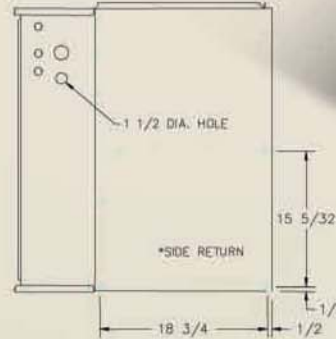

Gas Furnaces

Natural Gas to Propane (LP) Conversion Kits Available

UPFLOW POSITION SHOWN

Multi-Position Furnace

Plenum Openings

Model	BTUH (input)	BTUH (output)	Max Cooling Tons	Blower (Direct Drive)		Shipping Weight (lbs)	Cabinet Width (A)	Supply (C)		Return (B)		High Speed CFM @ 0.5 Inches W.C.	Vent Size Inches
				Motor (HP)	Size			Width	Depth	Width	Depth		
WMABA040NI2R	40,000	32,500	2	1/4	10-4	100	14-1/2"	12-15/16"	18-15/16"	12-3/4"	18-29/32"	805	3
WMABA040NI3R	40,000	32,500	3	1/3	10-6	110	14-1/2"	12-15/16"	18-15/16"	12-3/4"	18-29/32"	1,265	3
WMABA060NI2R	60,000	48,800	2	1/4	10-4	105	14-1/2"	12-15/16"	18-15/16"	12-3/4"	18-29/32"	850	4
WMABA060NI3R	60,000	48,800	3	1/3	10-6	110	14-1/2"	12-15/16"	18-15/16"	12-3/4"	18-29/32"	1,260	4
WMABA060NI4R	60,000	48,800	4	1/2	10-8	125	17-1/2"	15-15/16"	18-15/16"	15-3/4"	18-29/32"	1,635	4
WMABA080NI2R	80,000	65,000	2	1/4	10-4	113	14-1/2"	12-15/16"	18-15/16"	12-3/4"	18-29/32"	920	4
WMABA080NI3R	80,000	65,000	3	1/3	10-6	115	14-1/2"	12-15/16"	18-15/16"	12-3/4"	18-29/32"	1,230	4
WMABA080NI4R	80,000	65,000	4	1/2	10-8	125	17-1/2"	15-15/16"	18-15/16"	15-3/4"	18-29/32"	1,645	4
WMABA080NI5R	80,000	65,000	5	3/4	Dual 10-4	140	20-1/2"	18-15/16"	18-15/16"	18-3/4"	18-29/32"	1,930	4
WMABA100NI3R	100,000	81,300	3	1/3	10-6	125	17-1/2"	15-15/16"	18-15/16"	15-3/4"	18-29/32"	1,250	4
WMABA100NI4R	100,000	81,300	4	1/2	10-8	130	17-1/2"	15-15/16"	18-15/16"	15-3/4"	18-29/32"	1,580	4
WMABA100NI5R	100,000	81,300	5	3/4	Dual 10-4	145	20-1/2"	18-15/16"	18-15/16"	18-3/4"	18-29/32"	1,950	4
WMABA120NI4R	120,000	97,600	4	1/2	10-8	145	20-1/2"	18-15/16"	18-15/16"	18-3/4"	18-29/32"	1,655	4
WMABA120NI5R	120,000	97,600	5	3/4	Dual 10-4	150	20-1/2"	18-15/16"	18-15/16"	18-3/4"	18-29/32"	1,965	4
WMABA140NI4R	140,000	113,800	4	3/4	Dual 10-4	165	23-1/2"	21-15/16"	18-15/16"	21-3/4"	18-29/32"	1,860	4
WMABA140NI5R	140,000	113,800	5	3/4	Dual 10-6	165	23-1/2"	21-15/16"	18-15/16"	21-3/4"	18-29/32"	2,235	4