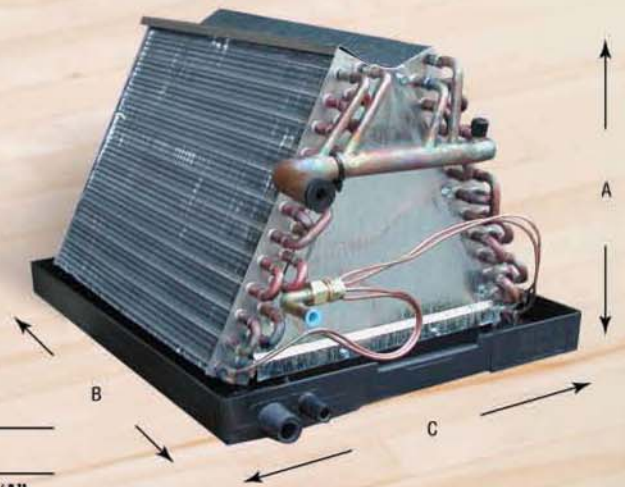

Uncased Cooling Coils		Dimension Data		
Model Number	Nominal Size/Tons	Width "C"	Depth "B"	Height "A"
WMUC24-A286E-1	2	13"	19 1/2"	19 1/2"
WMUC24-A286E-2	2	15"	19 1/2"	19 1/2"
WMUC36-A304E-1	3	13"	19 1/2"	21 1/2"
WMUC36-A304E-2	3	15"	19 1/2"	21 1/2"
WMUC36-A304E-3	3	20"	19 1/2"	21 1/2"
WMUC48-M208E-2	4	17"	19 1/2"	21 1/2"
WMUC48-M208E-3	4	20"	19 1/2"	21 1/2"
WMUC60-M2Z6E-3	5	20"	19 1/2"	25 1/2"