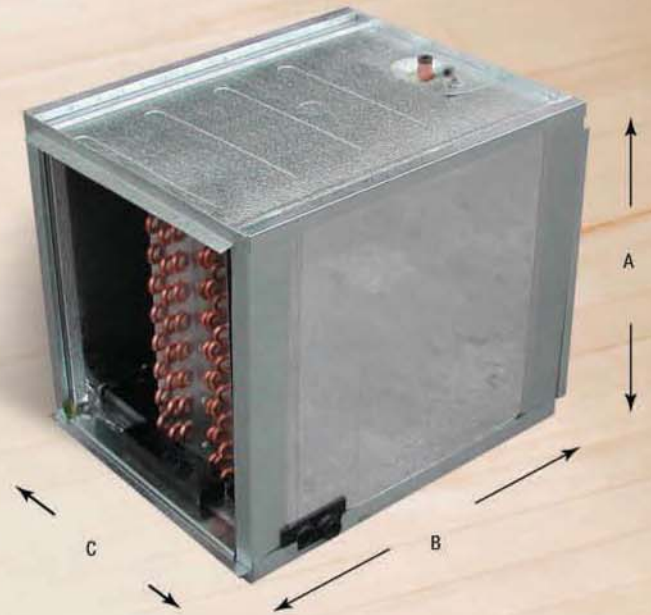

Cased Cooling Coils

Multi-Position Cooling Coils		Cabinet Dimension Data			Plenum	
Model Number	Nominal Size/Tons	Width "C"	Depth "B"	Height "A"	Width	Depth
WM24-A286E-Q1	2	14 1/2"	21 1/2"	25 1/4"	12 3/4"	19 3/4"
WM24-A286E-Q2	2	17 1/2"	21 1/2"	25 1/4"	15 3/4"	19 3/4"
WM36-A304E-Q1	3	14 1/2"	21 1/2"	28 1/4"	12 3/4"	19 3/4"
WM36-A304E-Q2	3	17 1/2"	21 1/2"	28 1/4"	15 3/4"	19 3/4"
WM36-A304E-Q3	3	20 1/2"	21 1/2"	28 1/4"	18 3/4"	19 3/4"

Vertical Cased Cooling Coils		Cabinet Dimension Data			Plenum	
Model Number	Nominal Size/Tons	Width "C"	Depth "B"	Height "A"	Width	Depth
WM48-M208E-2	4	17 1/2"	21 1/2"	25"	12 3/4"	19 3/4"
WM48-M208E-3	4	20 1/2"	21 1/2"	25"	18 3/4"	19 3/4"
WM60-M2Z6E-3	5	20 1/2"	21 1/2"	28 1/4"	18 3/4"	19 3/4"
WM60-M2Z6E-4	5	23 1/2"	21 1/2"	28 1/4"	21 3/4"	19 3/4"

Cased Cooling Coils

Dedicated Horizontal Cooling Coils		Cabinet Dimension Data			Plenum	
Model Number	Nominal Size/Tons	Width "C"	Depth "B"	Height "A"	Width	Depth
WMKH48-21A43E	4	20 1/4"	23 1/2"	26 1/4"	18 1/2"	24 1/2"
WMKH60-21A43E	5	20 1/4"	23 1/2"	26 1/4"	18 1/2"	24 1/2"